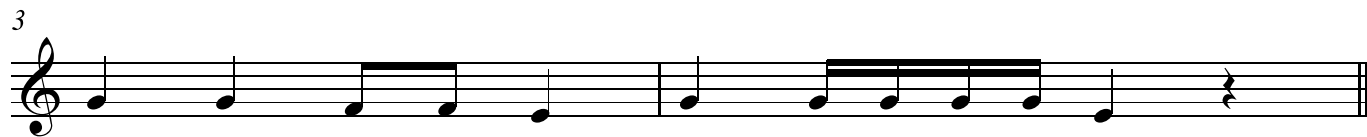

Ding Dong Diggi Diggi Dong

Arrangement for three instruments